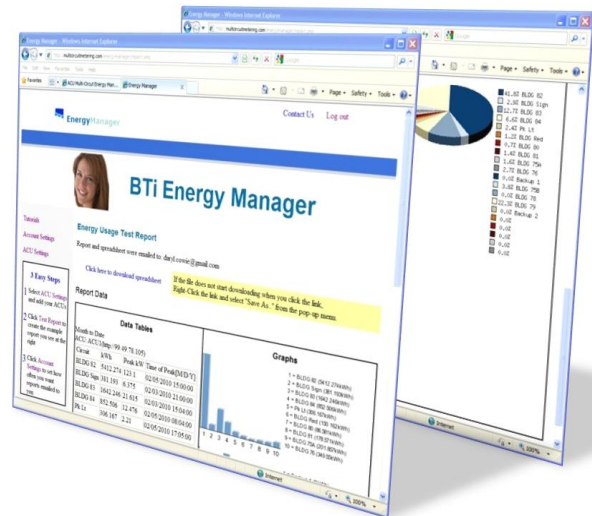

WEB BTi Energy Manager

Making Energy Management Easy

BTi Energy Manager uses the power of the internet to take the energy usage reporting features of the ACU Multi-Circuit Meter to the next level.

Energy Manager gives you the ability to look across multiple ACU's anywhere in the city, state or country providing a wide view of your system with system level reports.

- ▶ Manage multiple ACU Multi-Circuit Meters from a single website
- ▶ Have energy usage reports emailed to you automatically
- ▶ View summary graphs of reported data
- ▶ Push reports to FTP servers automatically
- ▶ Generate consolidated reports combining data from multiple ACU meters

Automatic Configuration

BTi Energy Manager makes accessing your data a breeze.

- ▶ Internet connected ACUs self-register to start reporting automatically
- ▶ Each email contains a link to the BTi Energy Manager administration page